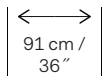

TECHNICAL DATA SHEET

DESIGNER WALLPAPER

**PURE**  
PATCHWORK OF HANDWOVEN RAFFIA

PU 4 3 I

NB: The portrayed colours may differ from reality.

Reference PU 4 3 I - VIBRANT  
Composition: patchwork of handwoven raffia  
Weight:  $\pm 420 \text{ g/m}^2$  (12.34 oz/sq yd)

Width of the wallcovering.

Pattern repeat is 40,8 cm (16") and the design needs a straight match.

Fire resistant:  
EU: C, s1-d0

Sold by the metre/yard.  
No minimum.

Totally or virtually seamless.

Light resistant:  
Xeno test 6.