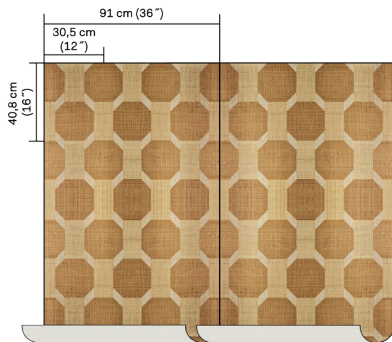

TECHNICAL DATA SHEET

DESIGNER WALLPAPER

**PURE**  
PATCHWORK OF HANDWOVEN RAFFIA

PU 4 3 I

NB: The portrayed colours may differ from reality.

Reference PU 4 3 I - VIBRANT  
Composition: patchwork of handwoven raffia  
Weight:  $\pm 420 \text{ g/m}^2$  (12.34 oz/sq yd)

Width of the wallcovering.

Pattern repeat is 40,8 cm (16") and the design needs a straight match.

Fire resistant:  
EU: C, s1-d0

Sold by the metre/yard.  
No minimum.

Totally or virtually seamless.

Light resistant:  
Xeno test 6.