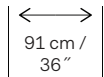

PURE
LINEN WARPS

PU362

PU361

NB: The portrayed colours may differ from reality.

References PU36 - SIMPLY
Composition: linen warps
Weight: $\pm 215 \text{ g/m}^2$ (6.36 oz/sq yd)
The wallcovering can be installed vertically or horizontally

Width of the wallcovering.

Pattern repeat is 0 cm (0") and the design does not need to be matched.

Fire resistant:
EU: B, s1-d0
US: class A

This design requires reverse hanging.

Stain repellent.

Light resistant:
Xeno test 6.